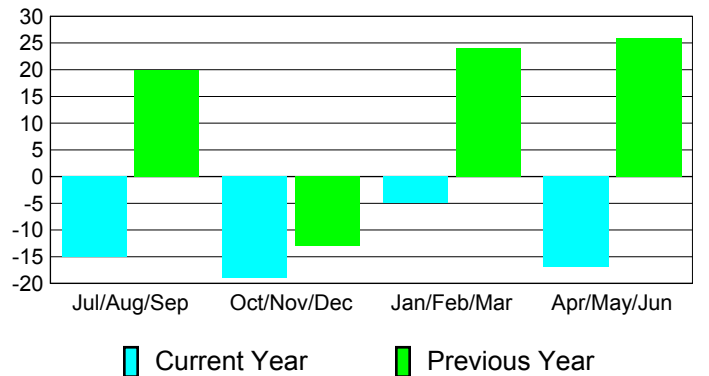

Gender Comparison 2010-2011

Jul/Aug/Sep

Oct/Nov/Dec

Jan/Feb/Mar

Apr/May/Jun

Male

Female