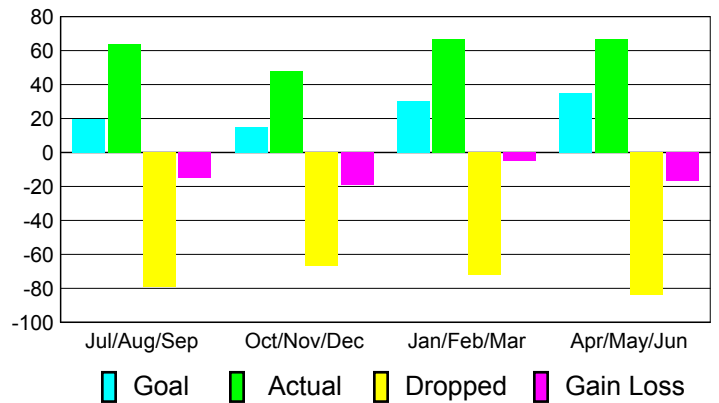

### YTD Status Quo Clubs 2010-2011

Status Quo Clubs Compared to Status Quo Members

## MEMBERSHIP

**Membership Results**  
2010-2011

**Membership**  
2009-2010

Month	Net Memb Goal	Actual New Memb	Actual Dropped Memb	Gain/Loss of Memb	Gain/Loss of Memb
Jul/Aug/Sep	20	64	-79	-15	20
Oct/Nov/Dec	15	48	-67	-19	-13
Jan/Feb/Mar	30	67	-72	-5	24
Apr/May/Jun	35	67	-84	-17	26
<b>Totals</b>	<b>100</b>	<b>246</b>	<b>-302</b>	<b>-56</b>	<b>57</b>

### Membership Results 2010-2011

Goal, New, Dropped, Gain/Loss

### Comparison of Membership Gain/Loss

Current Year Compared to the Previous Year